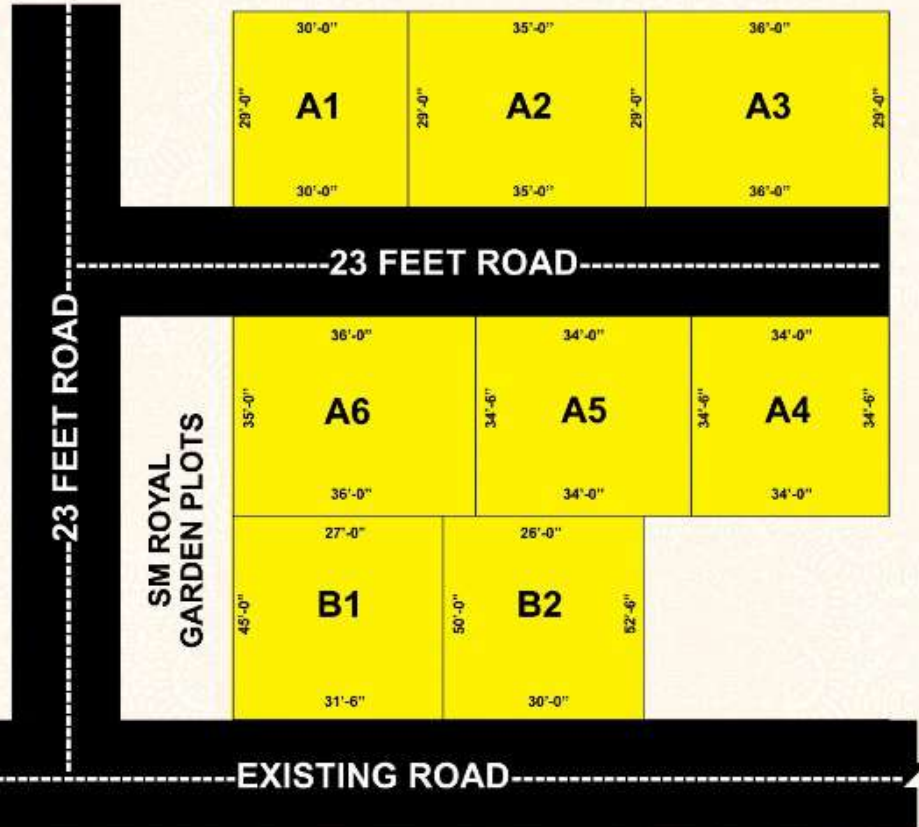

# SM ROYAL GARDEN PHASE I

PLAN SHOWING THE PROPOSED SUB-DIVISION OF HOUSE SITE PLOT IN S.NO.18/1B1 PART AND 18/1B2 PART, MELAKOTTAIYUR VILLAGE & PANCHAYAT THIRUPORUR PANCHAYAT UNION, VANDALUR TALUK, CHENGALPATTU DISTRICT

## AREA STATEMENT

| PLOT NO | S.NO.                      | AREA SQ.FT |
|---------|----------------------------|------------|
| A1      | 18/1B1PART                 | 870        |
| A2      | 18/1B1 PART<br>18/1B2 PART | 1015       |
| A3      | 18/1B2 PART                | 1044       |
| A4      | 18/1B2 PART                | 1173       |
| A5      | 18/1B1 PART<br>18/1B2 PART | 1173       |
| A6      | 18/1B1 PART                | 1251       |
| B1      | 18/1B1 PART                | 1389       |
| B2      | 18/1B1 PART                | 1435       |

## KEY PLAN