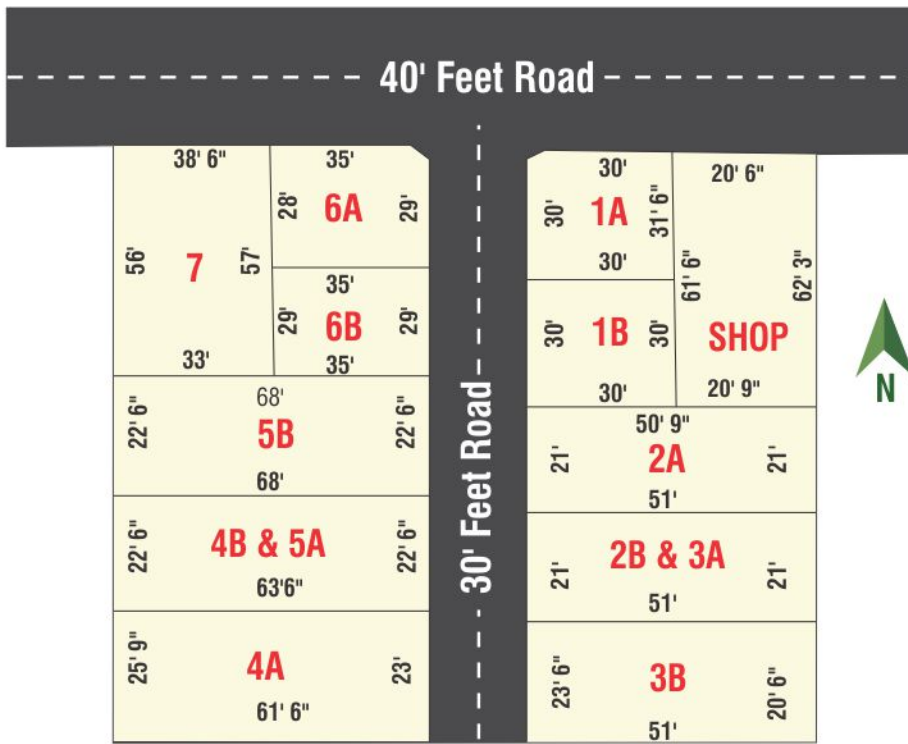

HOSPITALS

- Chettinad Health City
- Tagore Medical College & Hospital

IT HUBS

- Siruseri IT Park
- Shriram IT Park
- ELCOT IT Park

AMENITIES

LAYOUT

PLOT	SQ.FT
1A	923
1B	900
2A	1068
2B & 3A	1071
3B	1122
4A	1523
4B & 5A	1451
5B	1502
6A	997
6B	1015
7	2020
SHOP	1276